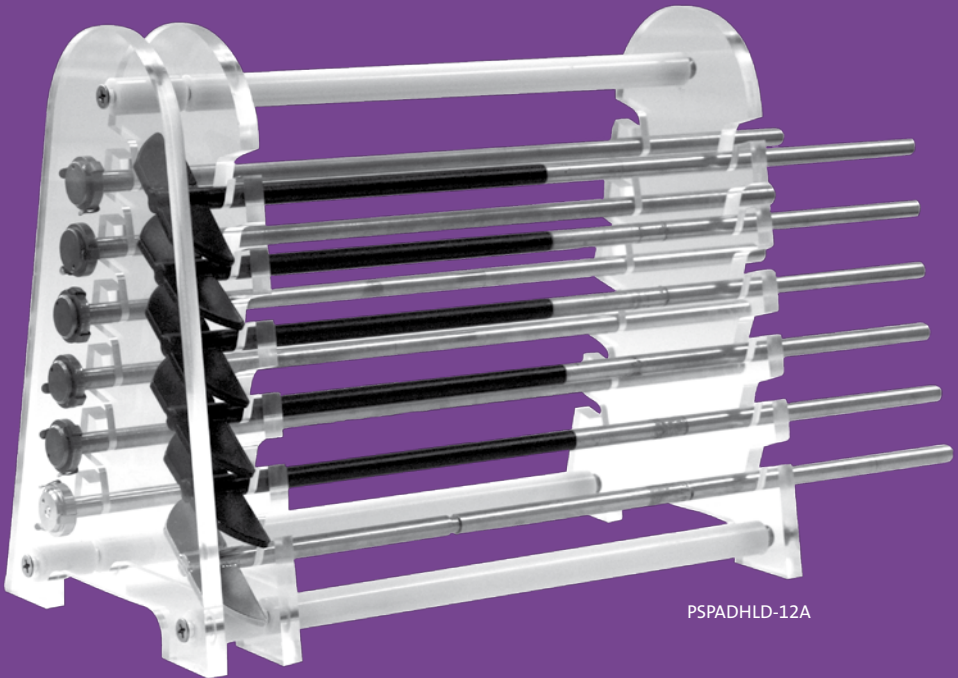

## Zymark Compatible Basket Shafts

Part No.	Description	OEM Ref
PSBSKSHT-ZM2	15" (380mm) Double O-Ring Style Conical Basket Shaft	-

PSBSKSHT-ZM2

### Key Benefits:

- Prevents shafts/paddles from becoming bent or scratched
- Allows quick and easy transport of many shafts/paddles
- Handy end plate to stop shafts/paddles sliding out when carrying
- Holds all lengths and types of basket shafts and paddles
- Non-corrosive, quality plastic construction
- Space-saving, attractive design
- Available in both 12 and 16 shaft capacities