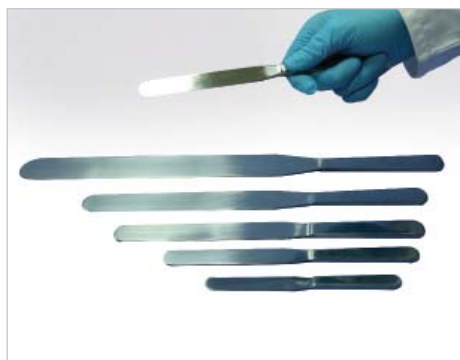

GMP Pallet Knives

- Crevice free, all stainless steel construction
- Satin finish

Part No.	Blade Length	Blade Width	Overall Length
A330-100	100mm	25mm	185mm
A330-130	130mm	20mm	225mm
A330-150	150mm	25mm	255mm
A330-200	200mm	32mm	325mm
A330-250	250mm	38mm	380mm
A330-300	300mm	45mm	440mm
A330-350	350mm	50mm	495mm

Pallet Knife with Plastic Handle

- Stainless steel blade with plastic handle
- Satin finish

Part No.	Blade Length	Blade Width	Overall Length
A200-100	100mm	20mm	190mm
A200-200	200mm	30mm	310mm
A200-300	300mm	35mm	415mm

Pallet Knife with Wooden Handle

- Stainless steel blade with wooden handle
- Satin finish

Part No.	Blade Length	Blade Width	Overall Length
A201-100	100mm	20mm	190mm
A201-200	200mm	30mm	310mm
A201-300	300mm	35mm	415mm

Stainless Steel Scrapers

- Crevice free, stainless steel construction
- Satin finish

Part No.	Stainless Steel	Blade Width	Overall Length
A350-75	420S45	75mm	232mm
A350-100	420S45	100mm	277mm
A656-100	316L	100mm	235mm